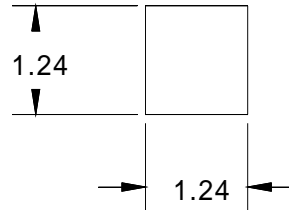

A24a PLUGGED KEY FOR 2.0mm IDC SOCKET

PITCH: 2.0mm

SPECIFICATIONS

Material

Insulator : PBT, glass reinforced, rated UL 94V-0

How to order: A24a - ¹ - G(RoHS)

1.INSULATOR COLOR

- 1. BLACK
- 5. WHITE