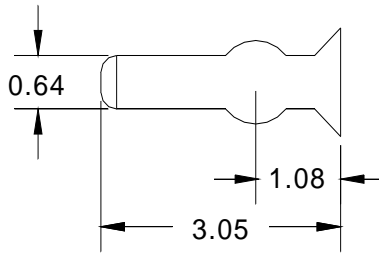

A24a PLUGGED KEY FOR 2.0mm IDC SOCKET

PITCH: 2.0mm

SPECIFICATIONS

Material

Insulator : PBT, glass reinforced, rated UL 94V-0

How to order: A24a - ¹ - G(RoHS)

1.INSULATOR COLOR

- 1. BLACK
- 5. WHITE