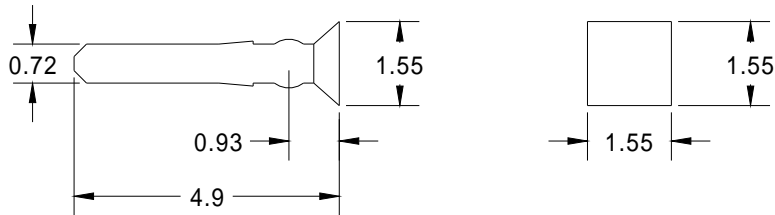

A24 PLUGGED KEY FOR 2.54mm IDC SOCKET

PITCH: 2.54mm

SPECIFICATIONS

Material

Insulator : PBT, glass reinforced, rated UL 94V-0

How to order: A24 - - G(RoHS)

1.INSULATOR COLOR

- 1. BLACK
- 5. WHITE