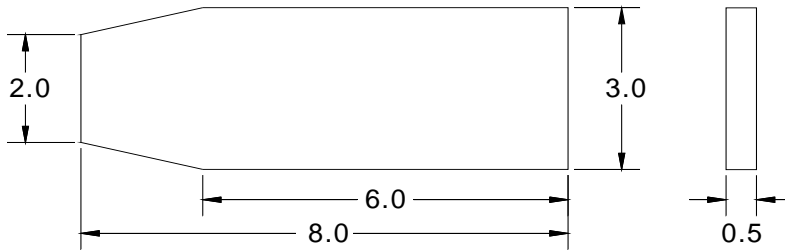

A25 PLUGGED KEY FOR EDGE CARD CONNECTOR 2.54mm

PITCH: 2.54mm

SPECIFICATIONS

Material

Insulator : PBT, glass reinforced, rated UL 94V-0

How to order: A25 - ¹ - G(RoHS)

1.INSULATOR COLOR

- 1. BLACK
- 5. WHITE